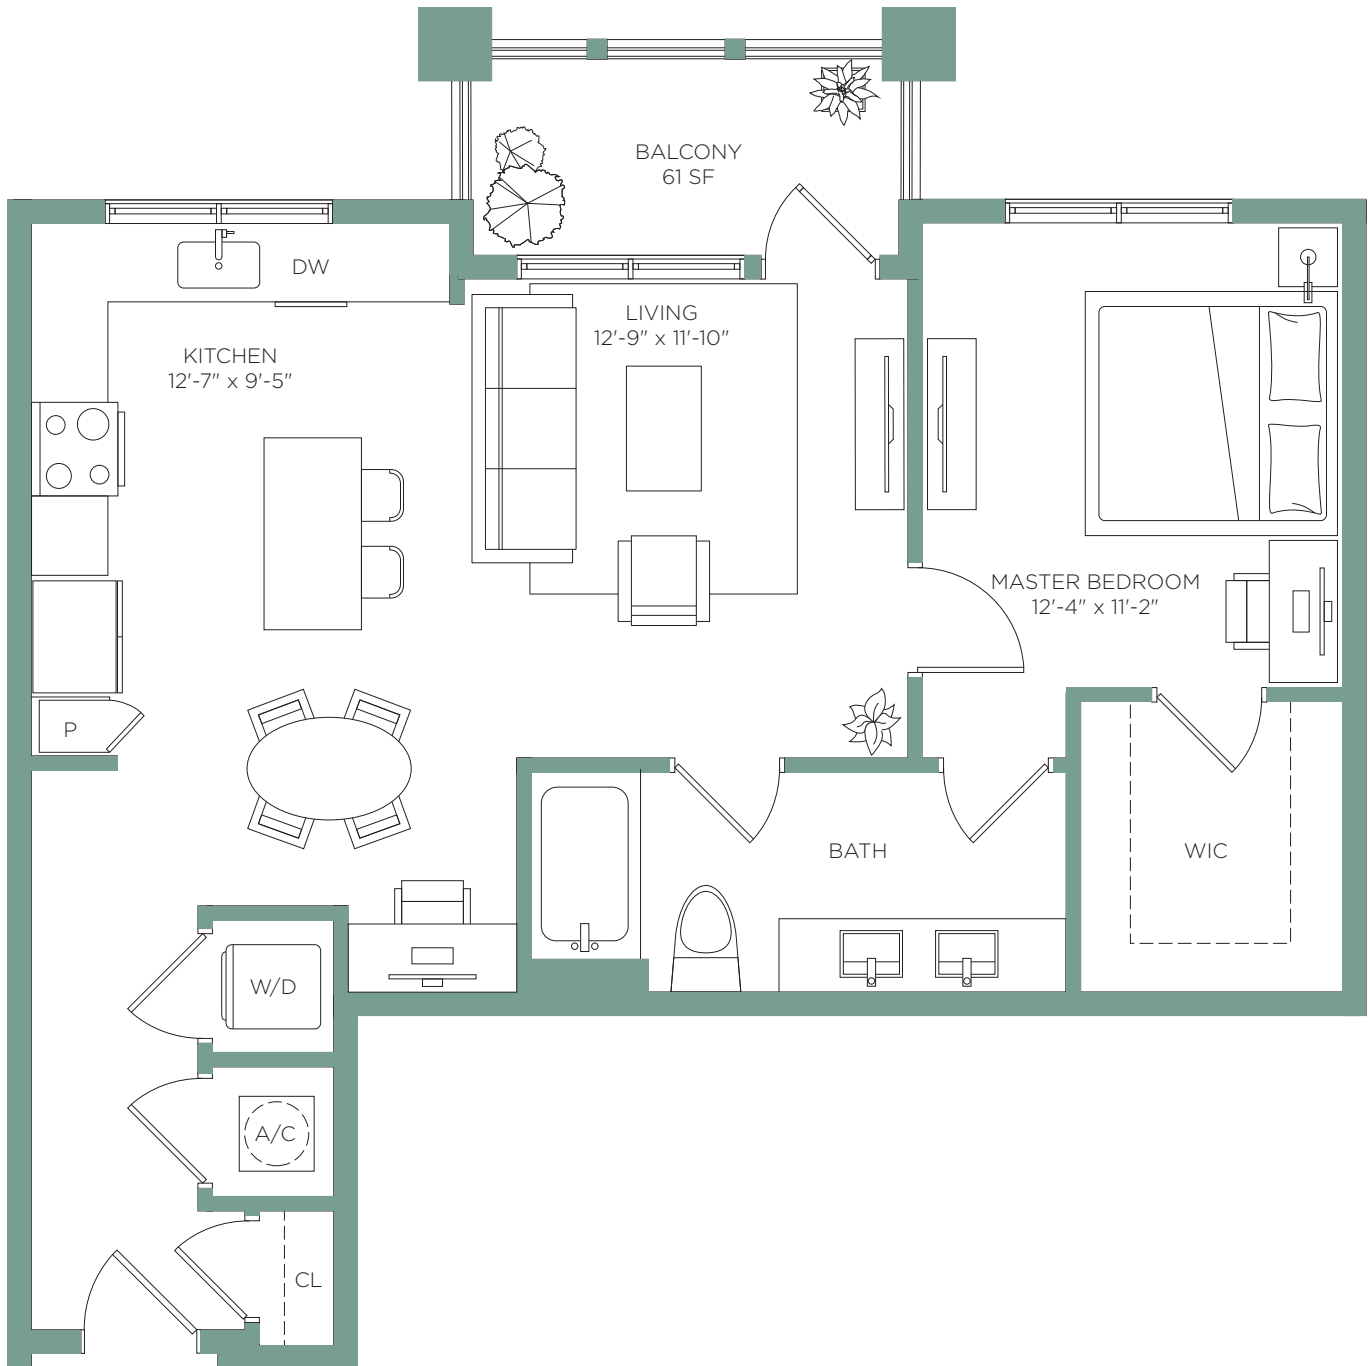

A3

1 BED / 1 BATH

T O W N
TRIANGLE CROSSING

Interior 843 sf
Exterior 61 sf

TOTAL 904 sf

LEASING OFFICE - 7901 Cheaha Dr. Raleigh, NC 27616
Call **984-223-5810** or visit **TownTriangleCrossing.com**